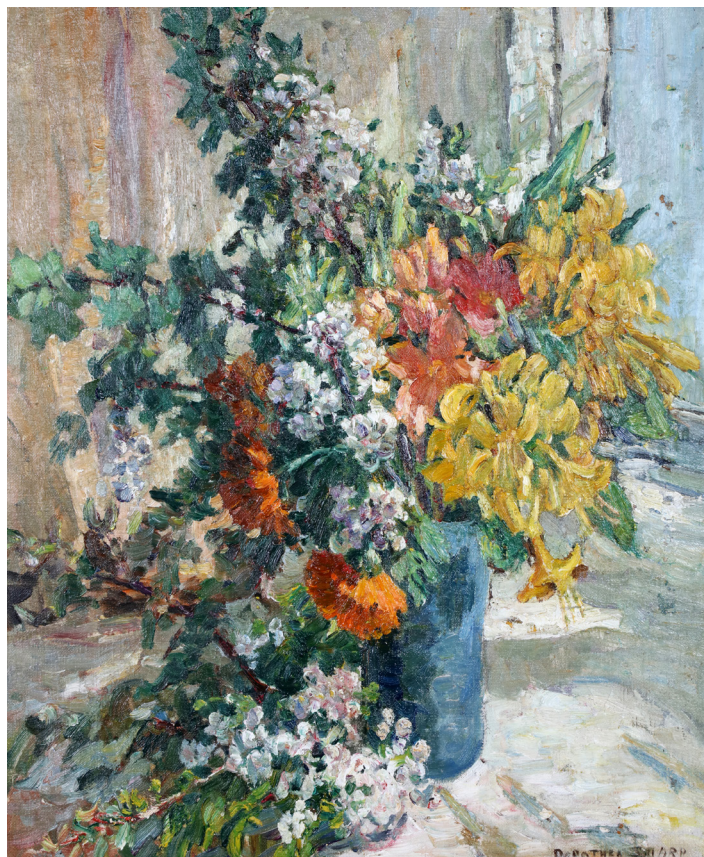

MILLINGTON ADAMS

FINE ART | FINE ENGLISH FURNITURE | FINE CLOCKS

DOROTHEA SHARP RBA - "FLOWERS IN A WINDOW" - REF 2549

A vibrant bunch of summer flowers sits in a window of the Cornish cottage of renowned British post impressionist - Dorothea Sharp.

PRICE £16,900

Provenance: Private collection UK.

Artist & Painting: Dorothea Sharp RBA, ROI, VPSWA, British (1874-1955) – "Flowers in a Window" – oil on canvas, c1945. Signed lower right.

Dimensions of Image: 24" high, 20" wide; 61cm high, 51cm wide.