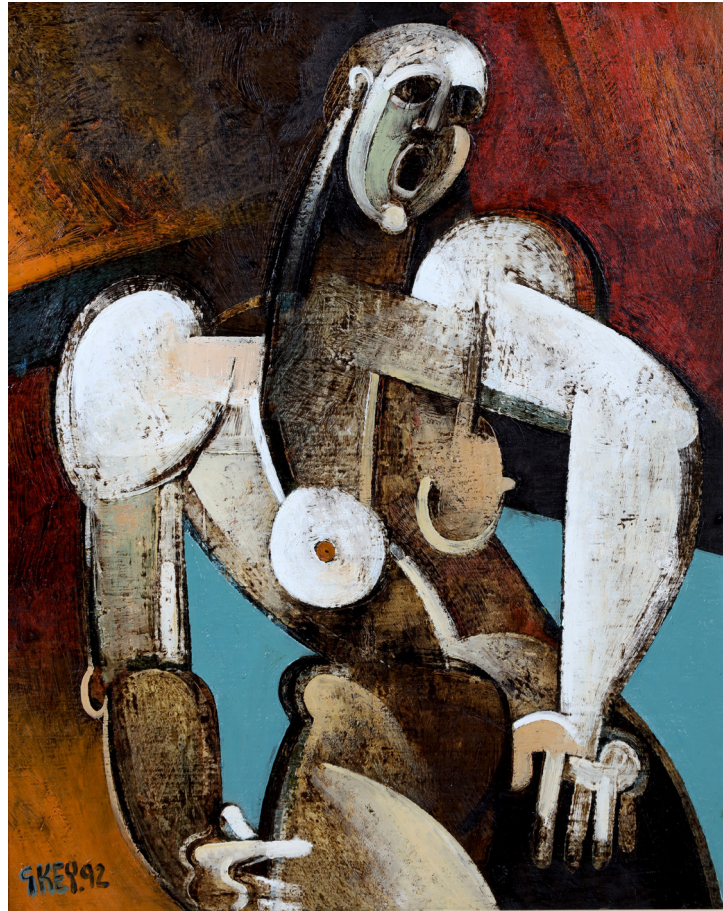

MILLINGTON ADAMS

FINE ART | FINE ENGLISH FURNITURE | FINE CLOCKS

GEOFFREY KEY - "THE SINGER" - REF 2492

An exciting abstract, figurative composition by one of Manchester's most well known living artists - Geoffrey Key.

Geoffrey Key was born in Manchester in 1941. Attending Manchester's High School of Art, he progressed in 1958 to degree and post graduate studies at the Manchester Regional College of Art. Successful studies lead to a post graduate scholarship in sculpture, and the award of the Heywood medal in Fine Art and the Guthrie Travelling Scholarship. Now in his sixth decade as an artist, Geoffrey Key is now an artist of international repute, he has mounted major exhibitions in France, Hong Kong, the USA and Australia and is represented in important public and corporate collections, including the Salford and Manchester Art Galleries, National Art Library, the Victoria and Albert Museum, the Mandarin Oriental Hong Kong, Jockey Club Hong Kong, Societe Roquefort, Chateau de St Ouen, and Perrier.

PRICE: £11,900

Provenance: Private collection Cheshire, UK.

Artist & Painting: Geoffrey Key (b1941) - British - "The Singer".
Oil on Board. Signed and dated '92 (1992) lower left.

Dimensions of Image: 17" wide, 20" high; 43cm wide, 51cm high.