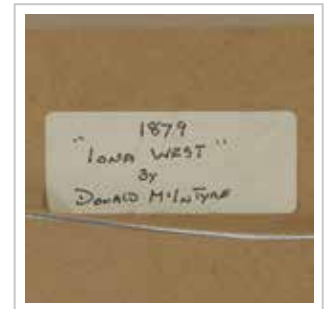

DONALD MCINTYRE - "IONA WEST" - REF 2289

PRICE: £7,900

A delightful summer beach scene set on the island of Iona observed by the increasingly popular Yorkshire born artist Donald McIntyre.

Donald McIntyre was born in Leeds in 1923 of Scottish parents and spent his formative years at Garelochhead in the west of Scotland. A group of artists influenced by the teaching of James Wright RSW lived near his home and McIntyre joined them. Under Wright's guidance McIntyre developed a palette firmly based in the Scottish Colourist tradition. Whilst McIntyre always wanted to be a painter he first trained as a dentist; fortunately, however, the dental hospital was opposite Glasgow School of Art and he was able to attend evening classes there. He practised as a dentist, served in the army and taught in schools until the age of forty. Then, encouraged by the Howard Roberts Gallery in Cardiff, he left dentistry to become a full time painter.

Provenance: Private collection Cheshire.

Artist & Painting: Donald McIntyre, British (1923-2009) – "Iona West" – signed with initials lower right, acrylic on board, circa 1985.

Dimensions of Image: 15" wide, 11" high; 38cm wide, 28cm high.