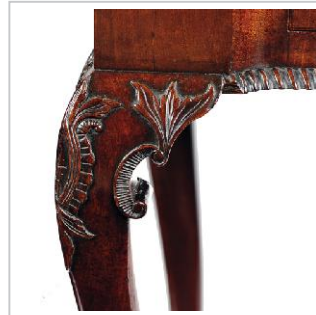

### GEORGE II MAHOGANY CARD TABLE - REF 2142

A fine George II mahogany card table of excellent colour, patina and compact dimensions. The rectangular top with out-stepped front corners and a rounded edge, opening to reveal a suede lined playing surface with four corner candle pads.

The well figured frieze, with central drawer fitted with pierced brass plate handles and with a gadrooned bottom edge. One rear leg swings out to support the top when open. All legs of cabriole form with ball and claw feet, and wonderful acanthus leaf carving forming a shield, and crisp c-scroll reed and leaf carving to the ears to both front and rear knees. A wonderful piece of furniture in excellent condition throughout.

PRICE: £8,900

**Provenance:** Private collection London.

**Origin & Age:** English, George II, circa 1750

**Dimensions:** 32" wide, 16" deep, 28½" high;  
81cm wide, 41cm deep; 72cm high.

**Restorations:** Possible minor old restorations, waxing. The suede lining is a recent replacement. Brassware apparently original.