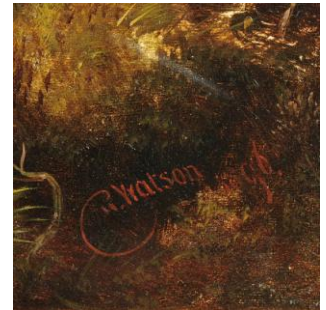

MILLINGTON ADAMS

Fine antique furniture, clocks & art

Robert Watson – “*Sheep on a Highland Hillside*” - ref 2053

An atmospheric, well detailed and finely executed study of sheep on a Highland Hillside catching the soft tones of sunlight through the rolling misty clouds, painted by Robert Watson, a well regarded painter of highland animal and landscape scenes.

Born in 1865 and lived in Southport, Lancashire and one of a family of highland scene painters. Watson exhibited in Glasgow and Liverpool, despite the high quality of his work he never made the journey down to London to exhibit there. His work was always of excellent quality with superb detail and a delicate and sensitive palette.