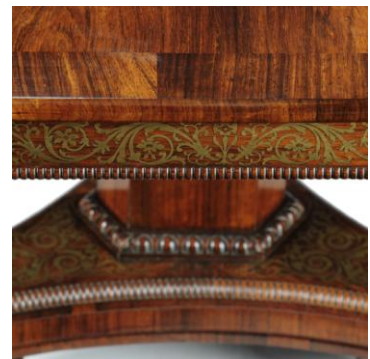

MILLINGTON ADAMS

Fine antique furniture, clocks & art

LAPADA
THE ASSOCIATION OF
ART & ANTIQUES DEALERS

Regency rosewood & brass inlaid octagonal centre table, probably by Gillows - ref 2017

A superb Regency rosewood and brass inlaid octagonal centre table, probably made by Gillows of Lancaster. The tilting, well figured octagonal top cross banded with applied convex edge, flower and vine brass inlaid frieze, and with a gadrooned lower moulding. The table is supported by a stepped hexagonal, gadrooned centre column supported on gadrooned, panelled and brass inlaid tri-partite base, with wonderfully bold acanthus carved feet. The table has excellent colour and patina throughout.

Gillows of Lancaster were probably the most celebrated of all English furniture makers. They were established in the early 18th century, and pieces made by Gillows are very desirable and extremely sought after. This particular table eschews quality cabinet making all over. With detailing like gadrooning to the centre column and around the base, together with the crisply carved acanthus feet and the general overall fine quality would be indicative of manufacture by Gillows or a top London maker.

Provenance: Private collection London.

Price: £24,900

Origin & Age: English, Regency, George IV, circa 1825.

Dimensions: 54" diameter, 29½" high; 137cm diameter, 75cm high.

Restorations: Possible minor old restorations, cleaning & waxing.