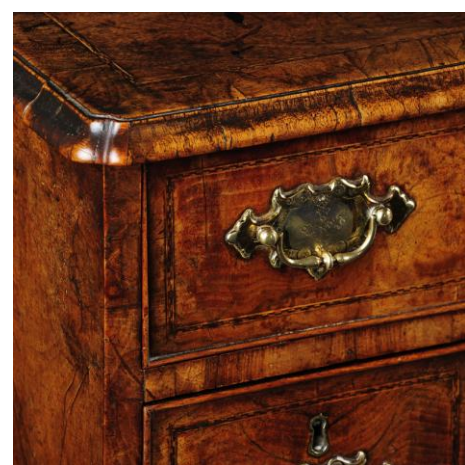

# MILLINGTON ADAMS

*Fine antique furniture, clocks & art*

LAPADA  
THE ASSOCIATION OF  
ART & ANTIQUES DEALERS

## George I walnut chequer strung & cross banded kneehole desk - ref 1945

A fabulous George I walnut chequer strung & cross banded kneehole desk, in excellent near original condition. The rectangular top with front re-entrant corners, quarter veneered, chequer strung, cross banded and with a moulded edge. Below one long over two pairs of three short chequer strung & cross banded, cock-beaded, oak lined drawers, fitted with original engraved backplate handles. A central apron drawer with secret release latch over a central kneehole compartment, opening to reveal a cupboard with central shelf. A further moulding below and two pairs of original walnut veneered bracket feet to the front, together with an absolutely dreamy original colour, completes the description of what can only be described as one of the best walnut kneeholes we have seen.

**Provenance:** From a private residence in London

**Price:** £27,950

**Origin & Age:** English, George I, circa 1725

**Dimensions:** 32" wide, 19" deep, 31½" high; 81cm wide, 48cm deep, 80cm high.

**Restorations:** Possible minor old restorations, waxing. Brassware & feet believed to be original.