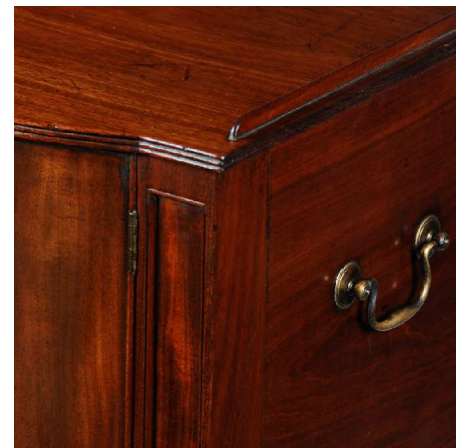

MILLINGTON ADAMS

Fine antique furniture, clocks & art

LAPADA
THE ASSOCIATION OF
ART & ANTIQUES DEALERS

Regency mahogany pot cupboard in the manner of Gillows - ref 1775

A fine quality bedside pot cupboard in the manner of Gillows of Lancaster. The well figured top with reeded edge and three quarter low gallery, above a break front, cock beaded bowed door with brass knob handle. The door is flanked either side by a flame veneered vertical panel, the cupboard is supported on classic Gillows tapering fluted legs. To each side is fitted a brass swan neck lifting handle. This piece is virtually identical to a stamped Gillows piece that we have stocked previously.

Gillows of Lancaster were probably the most celebrated of all English furniture makers. They were established in the early 18th century, and pieces made by Gillows are very desirable and extremely sought after.

Provenance: From a private residence in Lancashire

Price: £3,900

Origin & Age: English, George III, Regency, circa 1820

Dimensions: 15" wide, 15" deep, 30³/₄" high; 38cm wide, 38cm deep, 78cm high.

Restorations: Cleaning and waxing, possible minor old restorations.