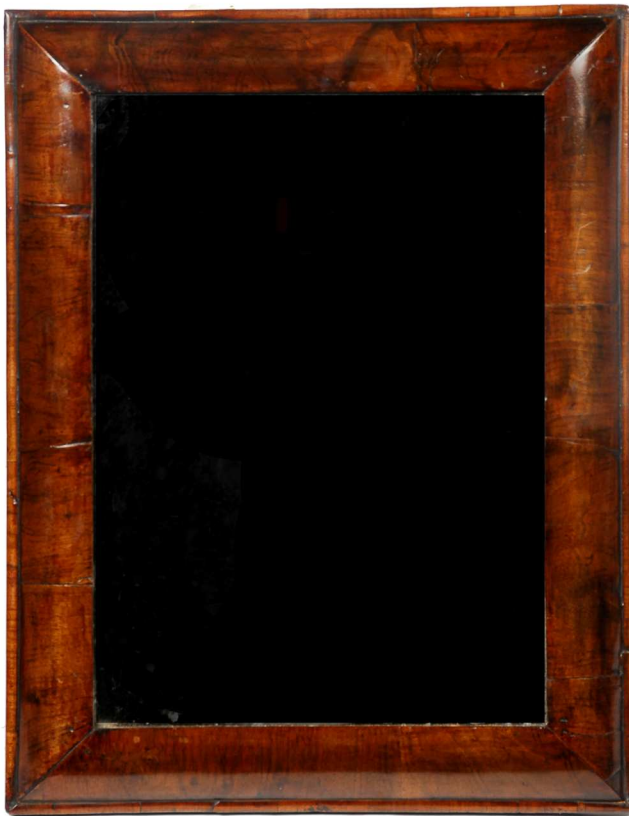

MILLINGTON ADAMS

Fine antique furniture, clocks & art

Queen Anne walnut cushion mirror - ref 1287

A good Queen Anne walnut cushion mirror. The main mirror with gently convex frame, moulded central and edge surround, veneered in sections and of good original colour and patina. The central mercury silvered mirror plate probably original. A neat compact mirror.

Provenance: From a private residence in the Staffordshire

Price: £1750

Origin & Age: English, Queen Anne, circa 1705

Dimensions: 17" wide, 21½" high; 43cm wide, 55cm high.

Restorations: Possible minor old restorations. Mirror plate believed to be original.