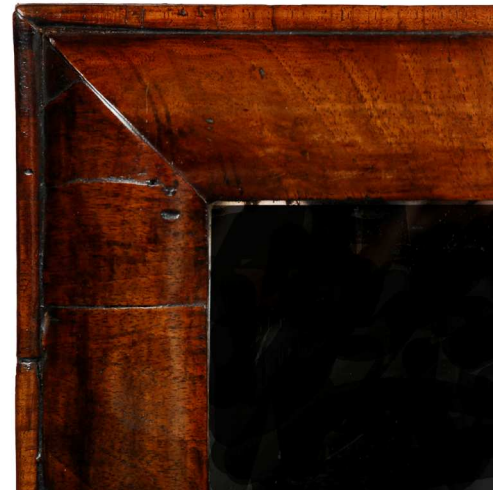

MILLINGTON ADAMS

Fine antique furniture, clocks & art

Queen Anne walnut cushion mirror - ref 1287

A good Queen Anne walnut cushion mirror. The main mirror with gently convex frame, moulded central and edge surround, veneered in sections and of good original colour and patina. The central mercury silvered mirror plate probably original. A neat compact mirror.

Provenance: From a private residence in the Staffordshire

Price: £1750

Origin & Age: English, Queen Anne, circa 1705

Dimensions: 17" wide, 21½" high; 43cm wide, 55cm high.

Restorations: Possible minor old restorations. Mirror plate believed to be original.